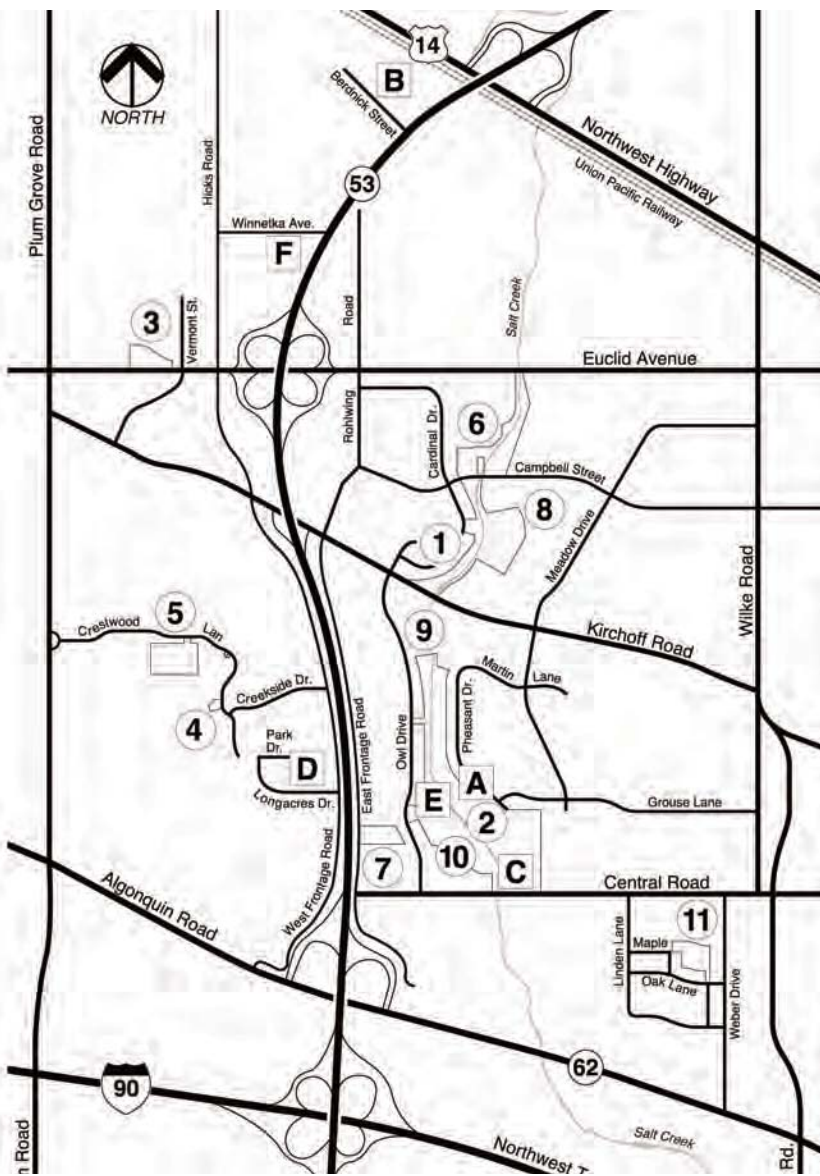

# Parks, Playgrounds & Sports Fields

MAP NO.	PARK	ACRES	BANQUET FACILITY	BASKETBALL DIAMONDS	BASKETBALL COURTS	FISHING	FITNESS CENTER	GYMNASIUM/GYMNASTICS	HICKORY LOGGING/BICYCLING	ICE SKATING	NATURE ROOMS	PARKING	PICNIC AREA/GRILLS	PLAY EQUIPMENT	POND	POOL	RESTROOMS	SAND VOLLEYBALL	SHUFFLEBOARD	SLED HILL	SOCCER FIELDS	TENNIS COURTS	SPECIAL FACILITIES				
1	Cardinal Drive	1.0																									
2	Community Center Park	11.6	2																				3	LIGHTED SOCCER FIELD			
3	Countryside Park	6.0	1	●																			2				
4	Creekside Park	1.0																									
5	Creekside Wood	7.3																									
6	Florey Park	22.0	1	●																			1	2			
7	Sunset Park	3.9																					1				
8	Kimball Hill	25.0	3		●																		1	WATERFALL, GAZEBO, LIGHTED BALLFIELDS (3)			
9	North Salk Park	17.0																									
10	South Salk Park	22.0	3	●																							
11	Waverly Park	4.7	1	●																			2				
<b>FACILITY</b>																											
A	Community Center	10.6	●																					PRESCHOOL, SENIOR CENTER, CLEARBROOK LECOTEK			
B	Joint Maintenance Garage	-																									
C	Park Central	5.0	●																					ADMIN. OFFICES, NW SPEC. REC. ASSOC., TEEN CENTER			
D	Plum Grove Park	8.5	●	●	●	●	●	●	●	●	●	●	●	●	●	●	●	●	●	●	●	●	1	7			
E	R. E. Nelson Sports Complex	-		●	●	●	●	●	●	●	●	●	●	●	●	●	●	●	●	●	●	●		INDOOR ICE ARENA, FITNESS CENTER, GYMNASTICS CENTER			
F	West Meadows Ice Arena	5.7	●																					INDOOR ICE ARENA			
<b>TOTALS</b>			151.3	3	11	5	3	1	1	2	5	4	3	2	1	10	7	3	8	1	2	2	3	1	1	7	13