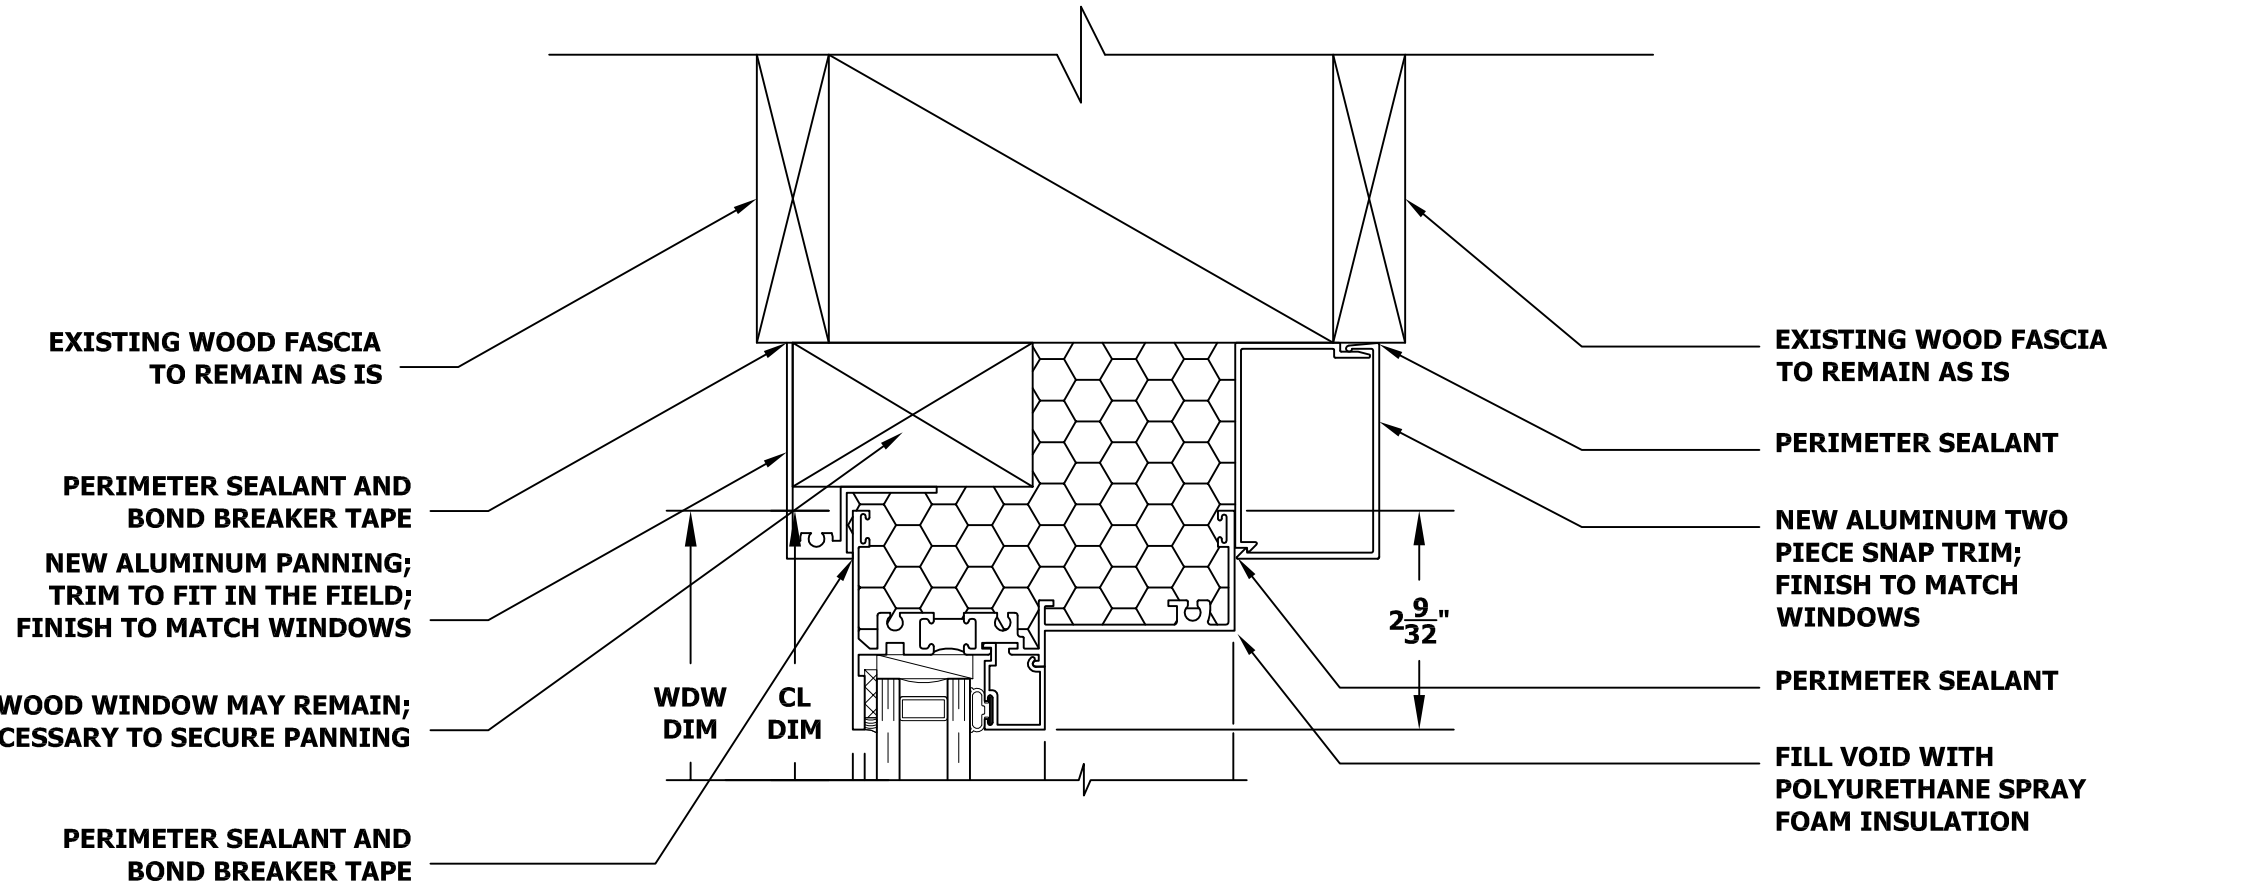

REPLACEMENT WINDOW INSTALLATION

ROLLING MEADOWS PARK DISTRICT - PLUM GROVE

4001 PARK DRIVE

PALATINE, IL 60067

DETAIL	DESCRIPTION
1	WINDOW HEAD
	TYPE FIXED LITE
	WINDOW MARK A & B