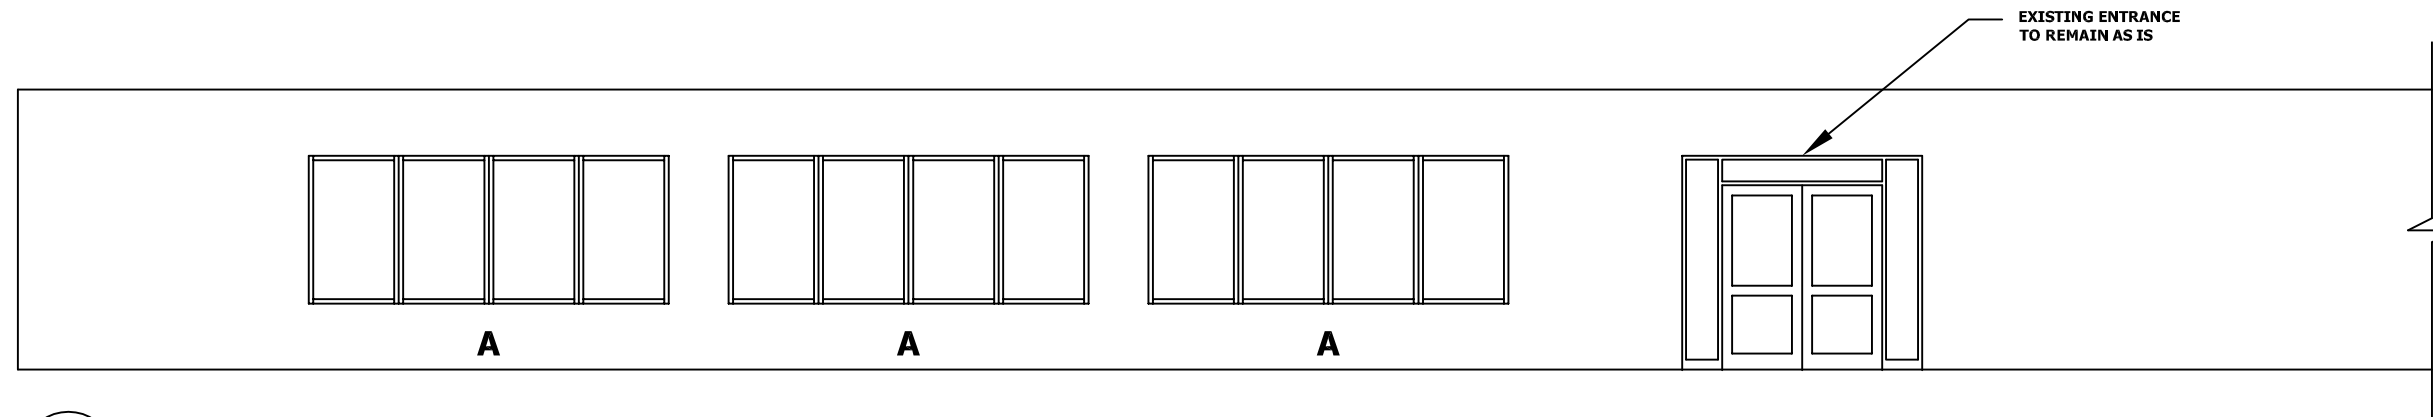

**REPLACEMENT WINDOW INSTALLATION  
ROLLING MEADOWS PARK DISTRICT - PLUM GROVE  
4001 PARK DRIVE  
PALATINE, IL 60067**

**N** NORTH ELEVATION (PARKING LOT)

**S** SOUTH ELEVATION (FIELD)

**REPLACEMENT WINDOW INSTALLATION  
 ROLLING MEADOWS PARK DISTRICT - PLUM GROVE  
 4001 PARK DRIVE  
 PALATINE, IL 60067**

<b>A</b>	DESCRIPTION	<b>FIXED ALUMINUM WINDOW</b>
	FINISH	<b>DARK BRONZE ANODIZED</b>
	GLAZING	<b>1" IG: 3/16" BRONZE, TEMP. X 5/8" AIR X 3/16" CLEAR, TEMP., SOLARBAN 60 ON #3</b>

<b>B</b>	DESCRIPTION	<b>FIXED ALUMINUM WINDOW</b>
	FINISH	<b>DARK BRONZE ANODIZED</b>
	GLAZING	<b>1" IG: 3/16" BRONZE, TEMP. X 5/8" AIR X 3/16" CLEAR, TEMP., SOLARBAN 60 ON #3</b>