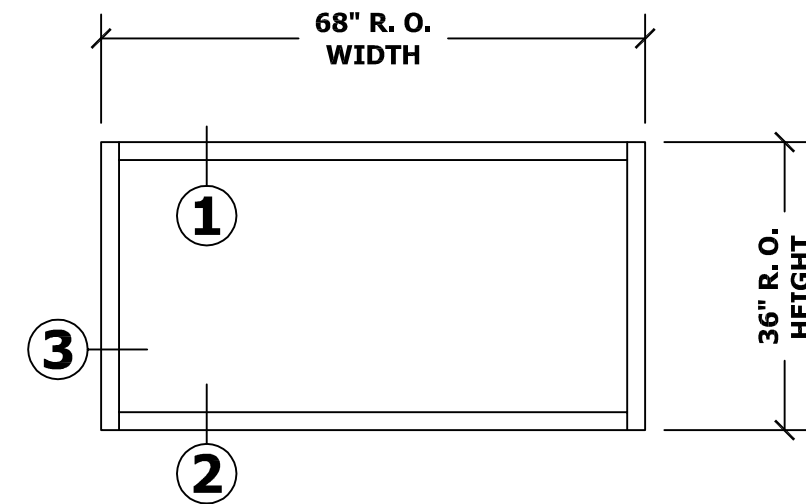

**REPLACEMENT WINDOW INSTALLATION  
ROLLING MEADOWS PARK DISTRICT - PLUM GROVE  
4001 PARK DRIVE  
PALATINE, IL 60067**

**N** NORTH ELEVATION (PARKING LOT)

**S** SOUTH ELEVATION (FIELD)

**REPLACEMENT WINDOW INSTALLATION  
 ROLLING MEADOWS PARK DISTRICT - PLUM GROVE  
 4001 PARK DRIVE  
 PALATINE, IL 60067**

<b>A</b>	DESCRIPTION	<b>FIXED ALUMINUM WINDOW</b>
	FINISH	<b>DARK BRONZE ANODIZED</b>
	GLAZING	<b>1" IG: 3/16" BRONZE, TEMP. X 5/8" AIR X 3/16" CLEAR, TEMP., SOLARBAN 60 ON #3</b>

<b>B</b>	DESCRIPTION	<b>FIXED ALUMINUM WINDOW</b>
	FINISH	<b>DARK BRONZE ANODIZED</b>
	GLAZING	<b>1" IG: 3/16" BRONZE, TEMP. X 5/8" AIR X 3/16" CLEAR, TEMP., SOLARBAN 60 ON #3</b>