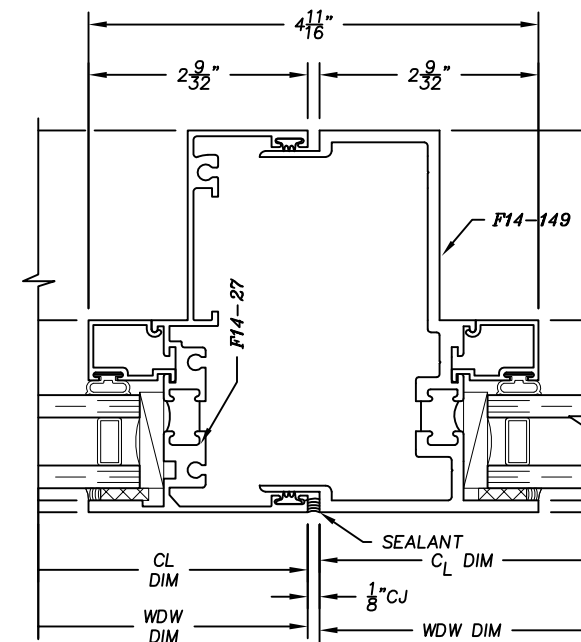

DETAIL	DESCRIPTION
4	MALE / FEMALE MULLION
	TYPE FIXED LITE NEXT TO FIXED
	WINDOW MARK A