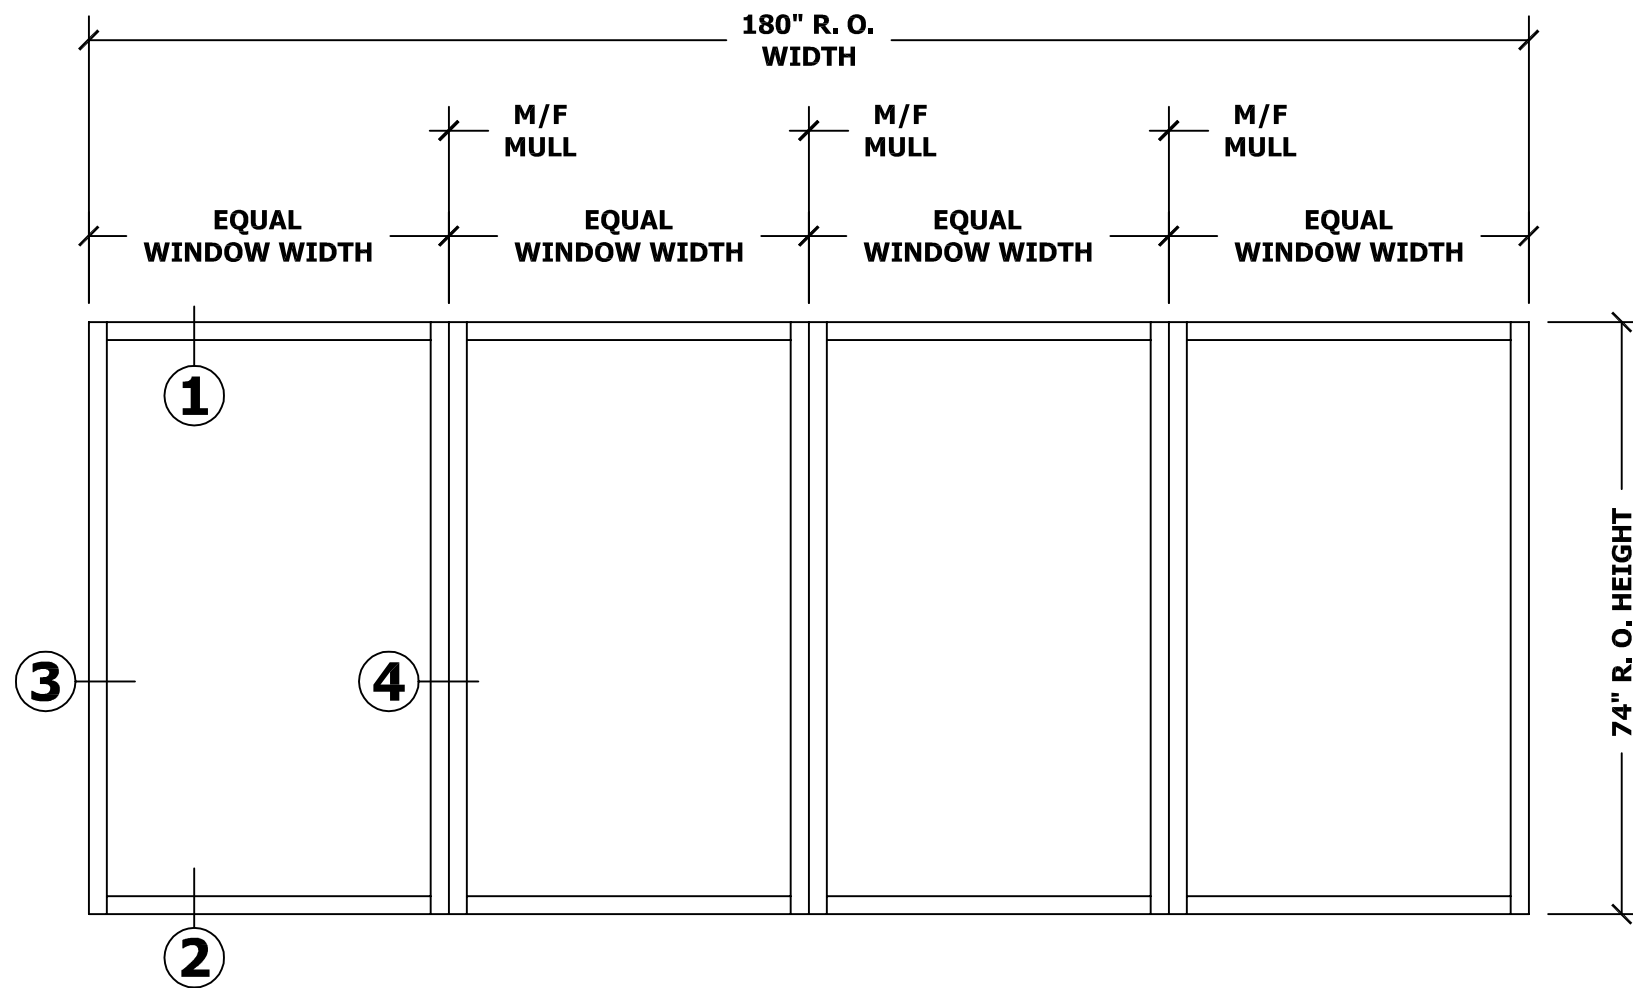

**REPLACEMENT WINDOW INSTALLATION  
ROLLING MEADOWS PARK DISTRICT - PLUM GROVE  
4001 PARK DRIVE  
PALATINE, IL 60067**

**N** NORTH ELEVATION (PARKING LOT)

**S** SOUTH ELEVATION (FIELD)

**REPLACEMENT WINDOW INSTALLATION  
 ROLLING MEADOWS PARK DISTRICT - PLUM GROVE  
 4001 PARK DRIVE  
 PALATINE, IL 60067**

<b>A</b>	DESCRIPTION	<b>FIXED ALUMINUM WINDOW</b>
	FINISH	<b>DARK BRONZE ANODIZED</b>
	GLAZING	<b>1" IG: 3/16" BRONZE, TEMP. X 5/8" AIR X 3/16" CLEAR, TEMP., SOLARBAN 60 ON #3</b>

<b>B</b>	DESCRIPTION	<b>FIXED ALUMINUM WINDOW</b>
	FINISH	<b>DARK BRONZE ANODIZED</b>
	GLAZING	<b>1" IG: 3/16" BRONZE, TEMP. X 5/8" AIR X 3/16" CLEAR, TEMP., SOLARBAN 60 ON #3</b>