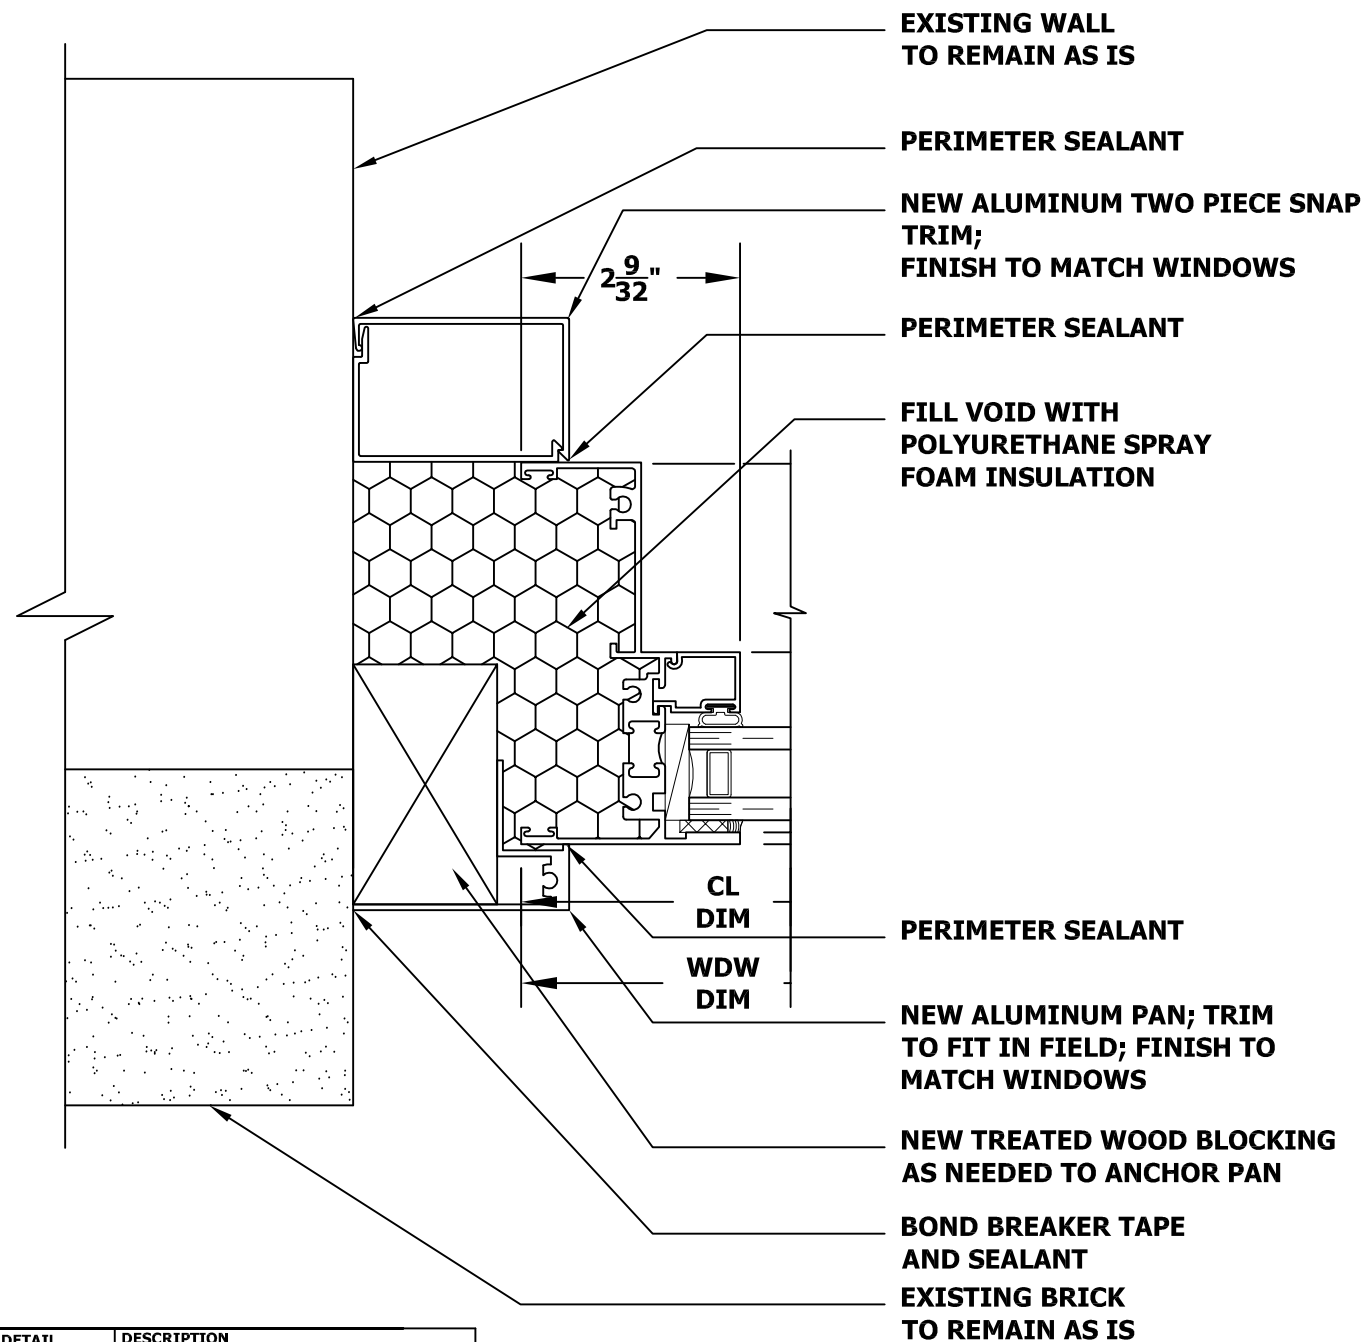

### PALATINE, IL 60067

DETAIL	DESCRIPTION
<b>1</b>	<b>WINDOW HEAD</b>
	TYPE <b>FIXED LITE</b>
	WINDOW MARK <b>A &amp; B</b>

DETAIL	DESCRIPTION
<b>2</b>	<b>WINDOW SILL</b>
	TYPE <b>FIXED LITE</b>
	WINDOW MARK <b>A &amp; B</b>

**REPLACEMENT WINDOW INSTALLATION  
 ROLLING MEADOWS PARK DISTRICT - PLUM GROVE  
 4001 PARK DRIVE  
 PALATINE, IL 60067**

DETAIL	DESCRIPTION
<b>3</b>	<b>WINDOW JAMB</b>
	TYPE <b>FIXED LITE</b>
	WINDOW MARK <b>A &amp; B</b>